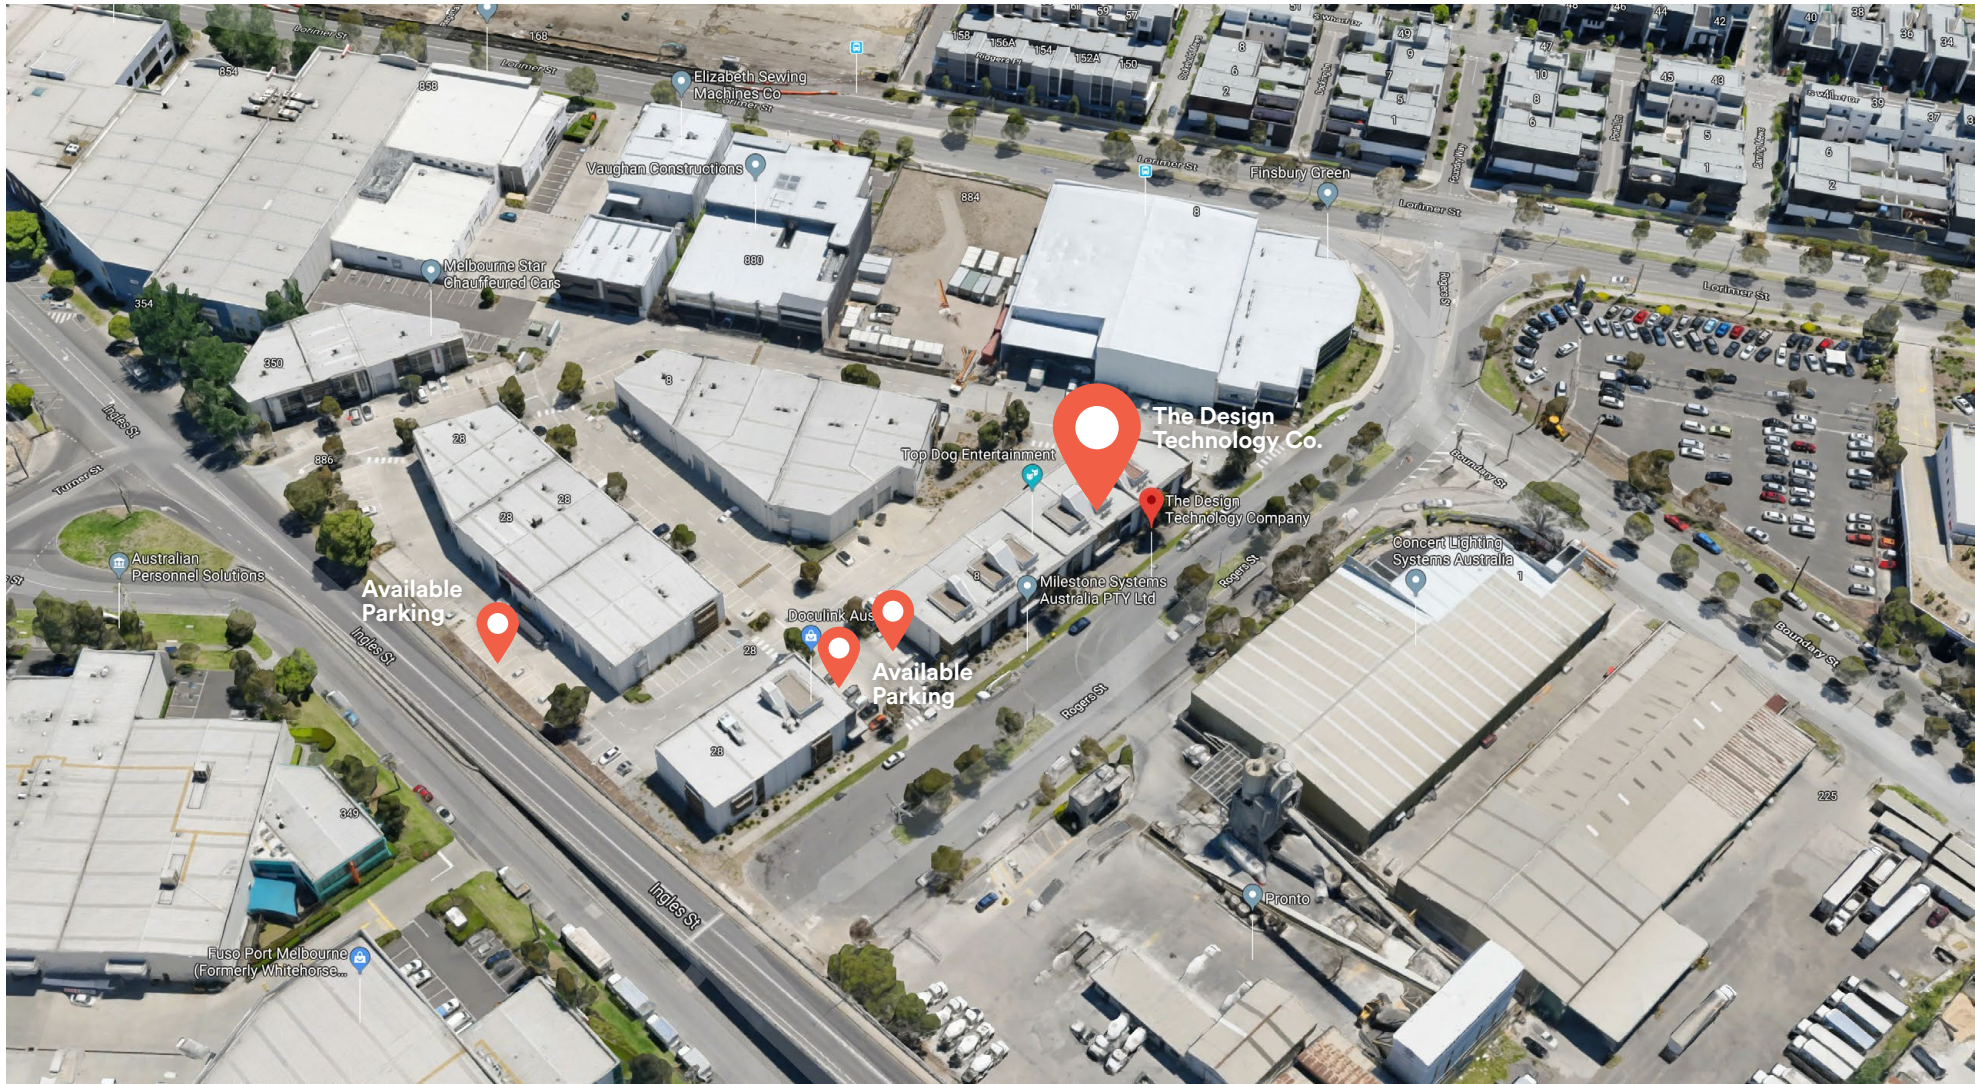

Parking at The Design Technology Company Unit A4, 8 Rogers St Port Melbourne

Please respect our neighbours and park in the car parks marked 'A4' only. Should there be no allocated spaces left, and the parking on the street is full, short term parking in front of our roller door at the rear of the building is permitted.